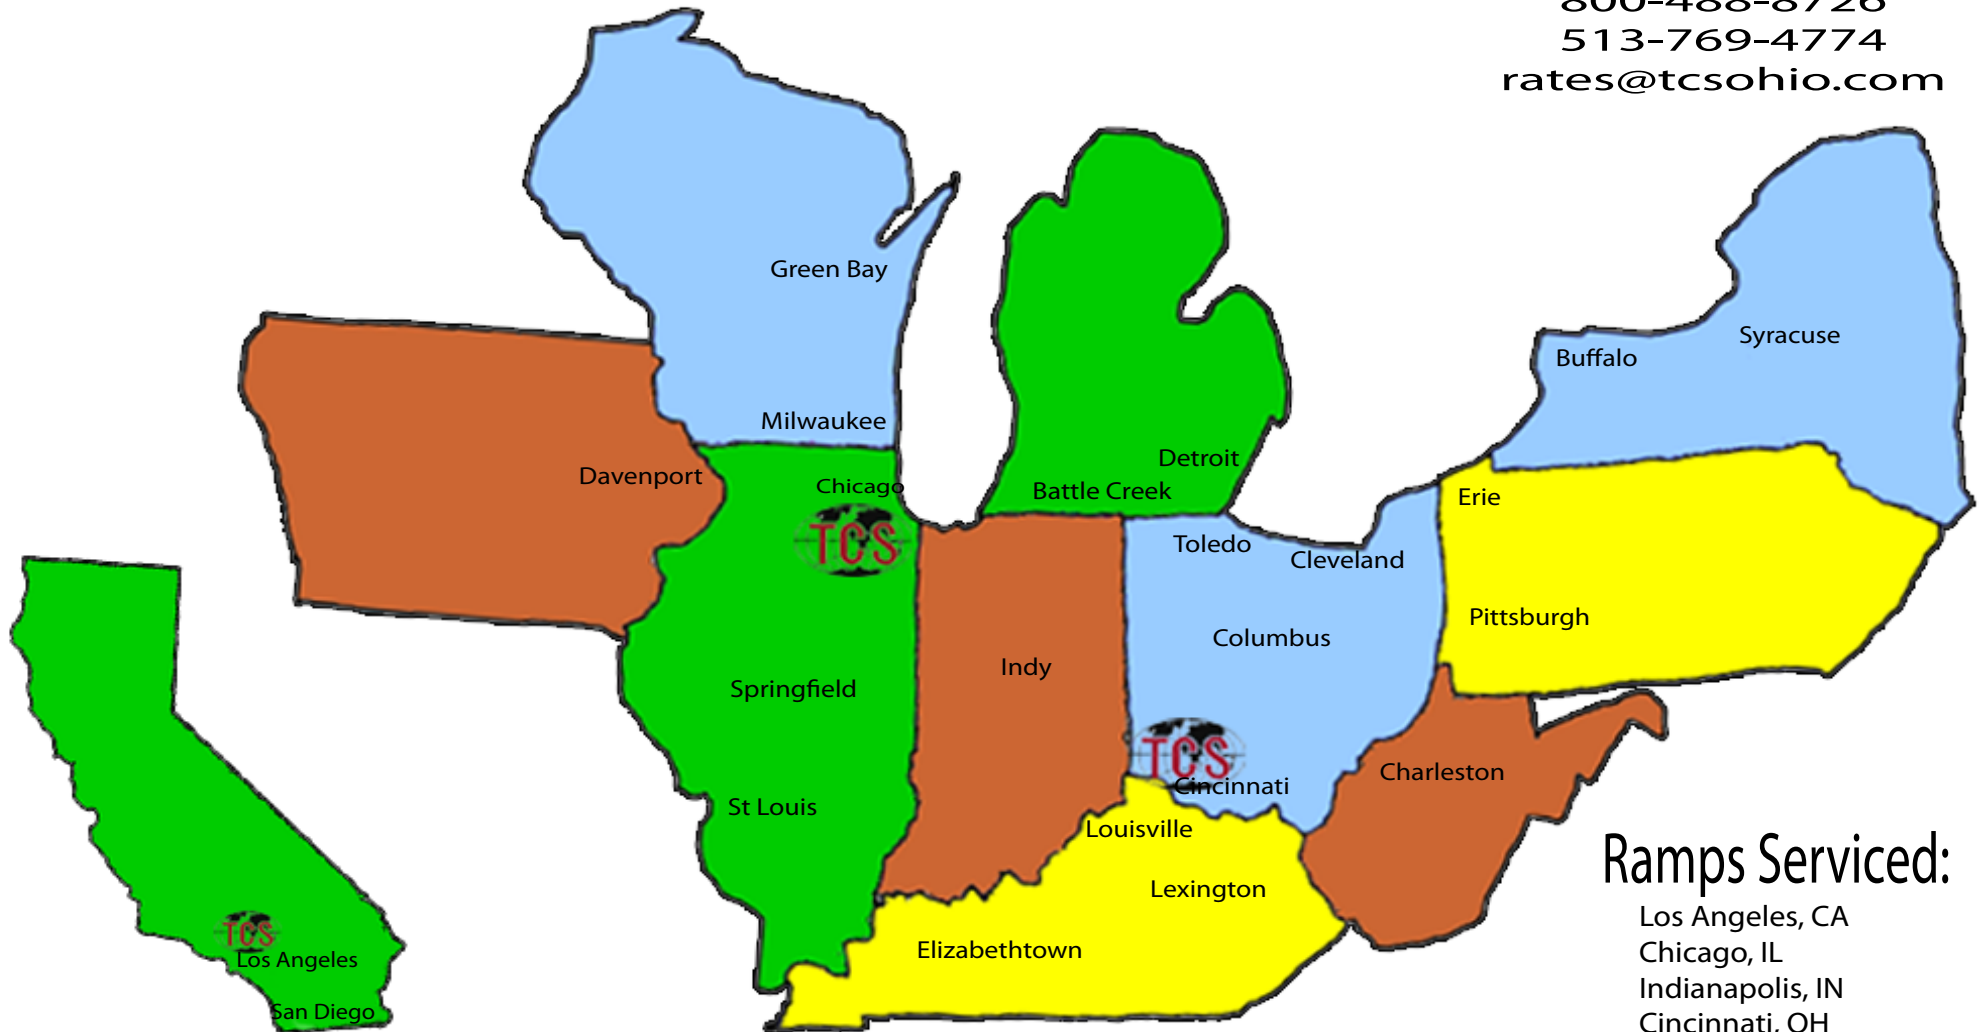

Trans-Continental Systems, Inc.

A Transportation Company

Corporate

10801 Evendale Drive
Cincinnati, OH 45241

800-488-8726

513-769-4774

rates@tcsOhio.com

Ramps Serviced:

- Los Angeles, CA
- Chicago, IL
- Indianapolis, IN
- Cincinnati, OH
- Columbus, OH
- Toledo, OH
- Louisville, KY
- Detroit, MI

Areas of Service